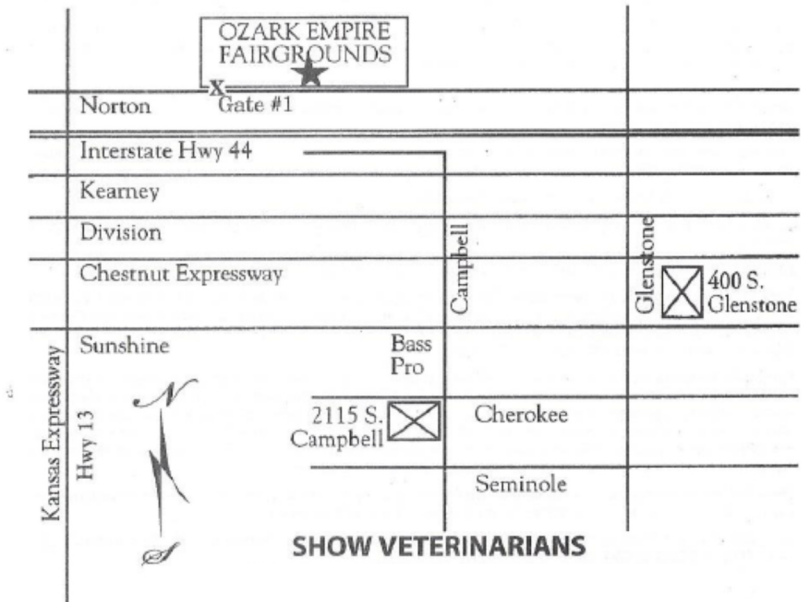

Hotels & Motels That Will Accept Dogs

***Make Reservations Early Due To Other Activities In The Area That Weekend
All Prices are subject to change, so please check with motels first and check their pet policy***

- **Double Tree Hotel (Host Hotel)** ..... (417) 831-3131
  2431 N Glenstone Ave, Springfield, MO 65803
- **Best Western Coach House Inn** ..... (417) 862-0701
  2535 N Glenstone Ave, Springfield, MO 65803 • Exit 80 A
- **Budget Inn** ..... (417) 866-7400
  2455 N Glenstone Ave, Springfield, MO 65803 • Exit 80A
- **Quality Inn & Suites (formerly Krystal Aire)** ..... (417) 869-0001
  2745 N Glenstone Ave, Springfield, MO 65803 • Exit 80A
- **Plaza Hotel** ..... (417) 864-7333
  333 S John Q Hammons Pkwy, Springfield, MO 65806
- **Greenstay Hotel & Suites** ..... (417) 863-1440
  222 N Ingram Mill Rd, Springfield, MO 65802
- **LaQuinta Airport Plaza** ..... (417) 447-4466
  2445 N Airport Plaza Ave, Springfield, MO 65803

Routes To The Show

**From I-44 Exit Highway 13 North, East on Norton Rd
Missouri Entertainment & Events Center Springfield, Missouri**