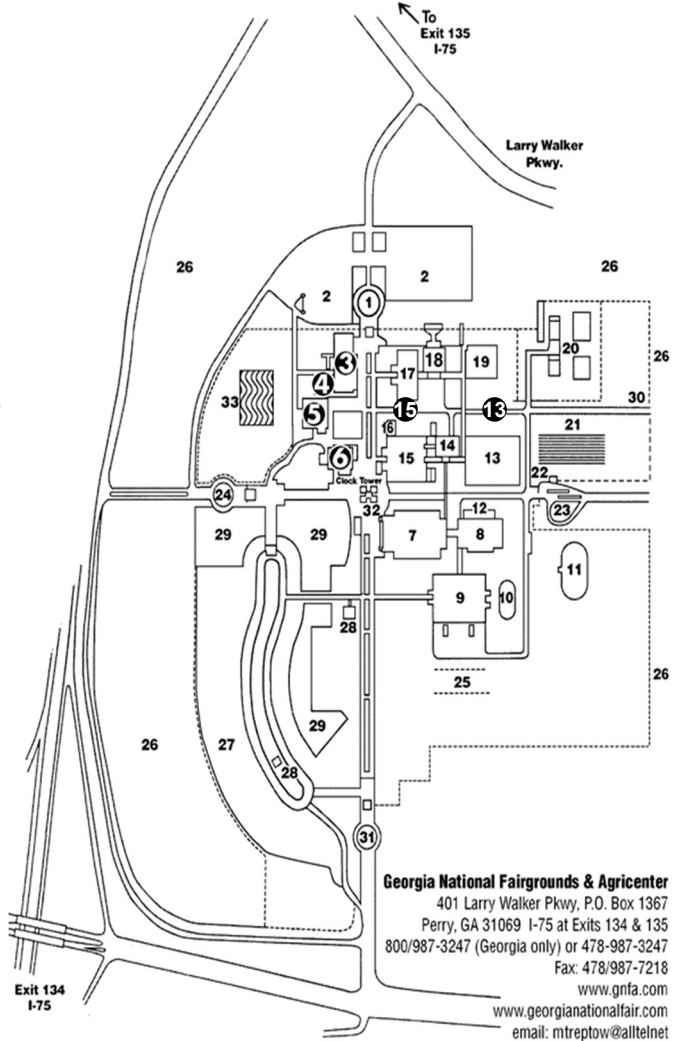

Stay on Golden Isles Pky for RV and Vendor entrance.

Georgia National Fairgrounds & Agricenter

- 1 North Gate
- 2 Paved Parking
- 3 McGill Bldg
- 4 Roquemore Conference Center
- 5 Heritage Hall
- 6 Georgia Grown Building
- 7 Reaves Arena & Admin Bldg
- 8 Covered Horse Arena
- 9 Horse Barn
- 10 Exercise Ring
- 11 Open Horse Arena
- 12 Horse/Livestock Offices, Concessions By Cox, Georgia Cotton Commission & Restaurant
- 13 Multipurpose Livestock/Exhibit Bldg
- 14 Beef/Dairy Arena
- 15 Bee/Dairy Barn
- 16 Milking Parlor
- 17 Sheep/Swine/Goat Barn
- 22 Security
- 23 East Gate (RV Entrance)
- 24 West Gate Grooming/Unloading
- 25 RV Park
- 26 Grass Parking
- 27 Midway
- 28 Restrooms
- 29 Lake
- 30 Livestock Gate
- 31 South Gate
- 32 Agri-lift
- 33 Conference Exhibit Center (Murphy Miller Howard Bldg.)