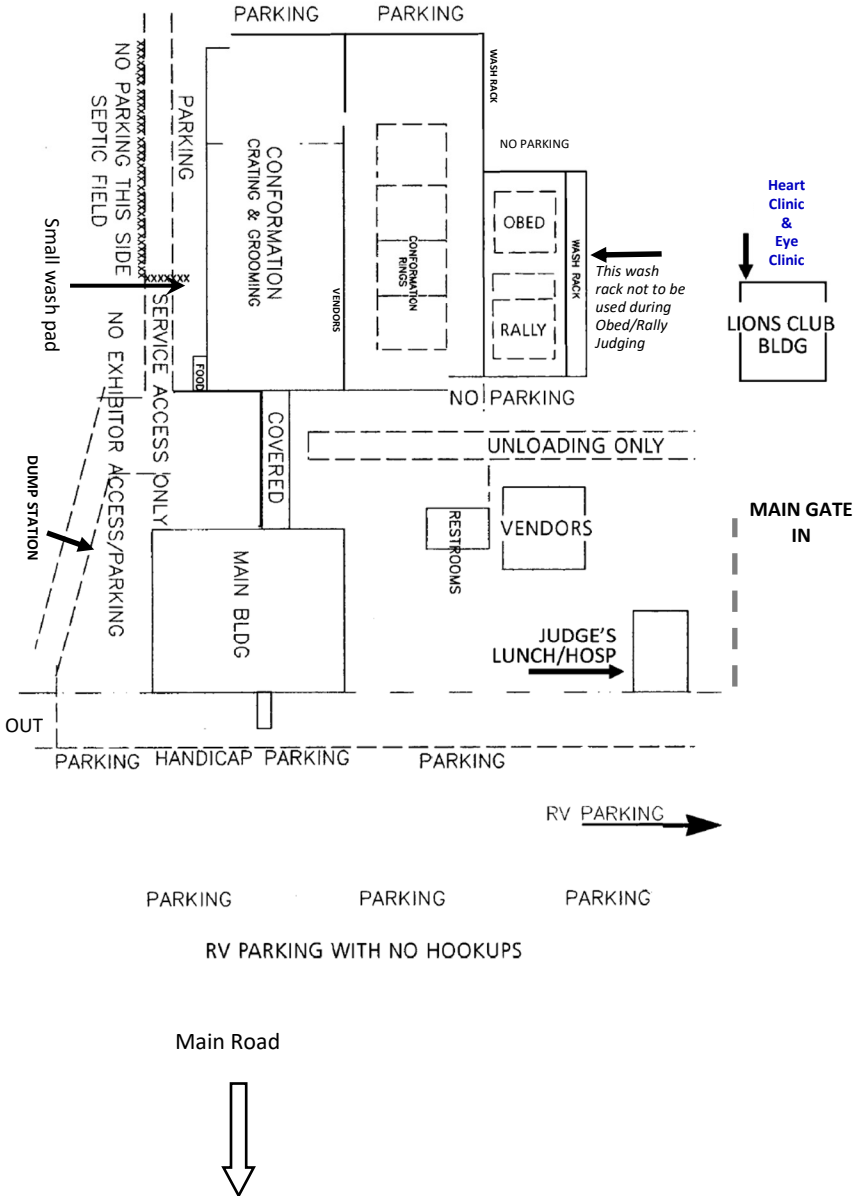

ROUTES TO THE SHOW

Texas Hwy 6 to Navasota. Take Hwy 90 N towards Anderson. Go approximately 1.3 miles to FM 3455 & turn left. Show site is on the left.