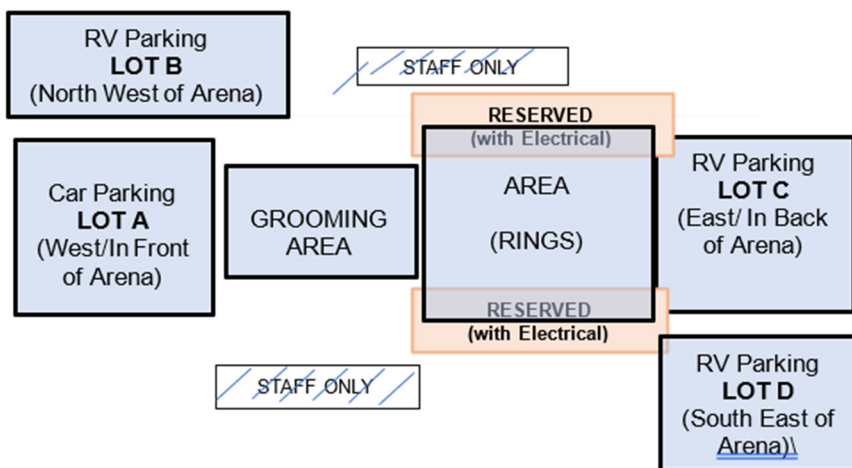

Parking in Lot A (in front of the Arena) is reserved for vehicles that take up only one parking space. No RV's or Box Trucks allowed in this Parking Lot.

Parking Lot B (to the North of Lot A) is for RV Parking. Generators can be used during show hours.

Parking Lot C (to the East or back of the Arena) is for RV Parking. No generators be used during show hours because prevailing airflow funnels the exhaust right into the Arena.

Parking Lot D (just South of Lot C) is available for RV Parking. In this lot generators can be used during show hours.

There will be absolutely no parking of any vehicles allowed on the drive around the Arena. THIS IS A FIRE LANE.

The pull-out parking on either side of the Area is reserved for the Staff/Workers associated with putting on these events. Violators will be towed at the owner's expense.

The Civic Center has limited RV spaces with hookups available but further from the Arena. **All arrangements for these must be handled directly via contact with the Humble Civic Center, Cindy Folsom, <http://www.humbleciviccenter.com> or (281) 446-4140.**

-----Will Clayton Pkwy-----