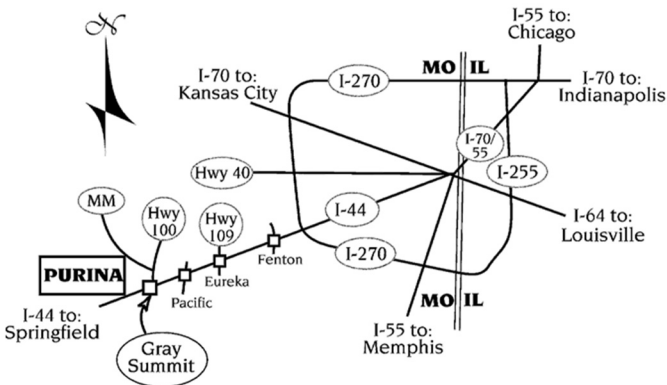

ROUTES TO THE SHOW

I-44 FROM EAST OR WEST - Take Gray Summit exit (Hwy 100 E). Turn north on Hwy 100 E. Go approximately 1/2 mile to "MM" & turn left. There are small Purina signs on the corner. "MM" is a very winding road. Large vehicles - use care. Entrance to the Farm is about 1 mile on the left. There are large security gates