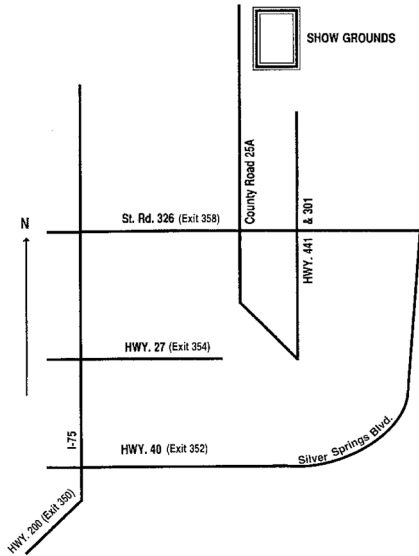

From I-75: Exit 358, State Rd. 326, go East approximately 1 mile to traffic light, turn left onto 25A, go North approximately 2.3 miles. Show Grounds on right with Greater Ocala Dog Club sign. From the East: Westbound on FL-Rt. 40 turn right on E. Highway 326 (Ocala Bypass traffic light). Continue on 326 West for 10.4 miles. At N.W. Gainesville Rd. (25A traffic light) turn right. Show Grounds are 2.4 miles on the right.