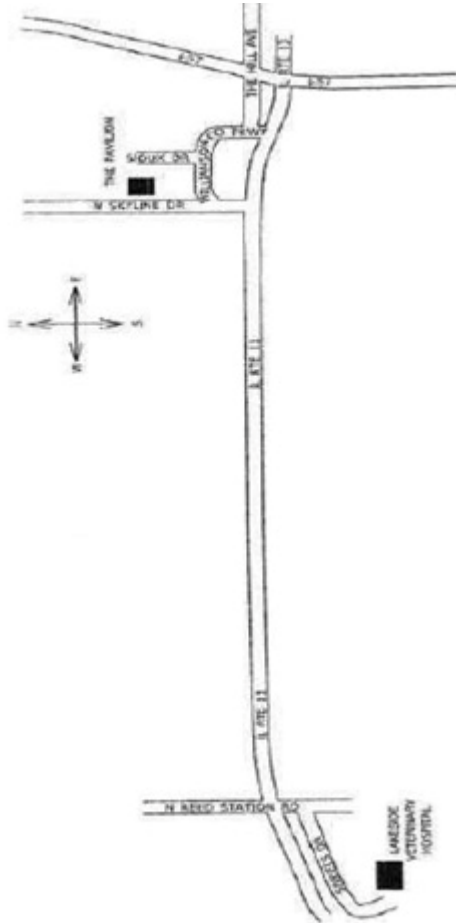

ROUTES TO THE SHOW

FROM THE NORTH - From I-57 take Exit 54B to West IL 13. Turn right onto Williamson County Parkway. Then right onto Sioux Drive.

FROM THE SOUTH - From I-57 take Exit 54A to West IL 13. Turn right onto Williamson County Parkway. Then right onto Sioux Drive.

FROM THE WEST - Take IL 13 towards Marion IL. Turn left onto N Skyline Drive. Turn right onto Williamson County Parkway. Then left onto Sioux Drive

ROUTES TO THE SHOW VETERINARIAN

TO LAKESIDE VETERINARY HOSPITAL - From the Pavilion turn right onto Williamson County Parkway. Turn right onto N Skyline Dr. Turn right onto IL 13 & in approximately 10 miles turn left onto N Reed Station Rd. Take the next right onto Sweets Drive & follow it to Lakeside Veterinary Hospital. Hospital is approximately 18 minutes from the Show Site