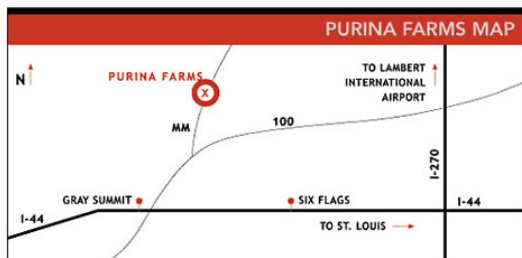

Routes to the Show

Purina Farms is located just 10 minutes west of Six Flags outside of St Louis on I-44. Take the Gray Summit Exit & go North two blocks on Highway 100. turn left on County Rd MM & proceed less than one mile to Purina Farms (entrance is on the left just past the Sheep Barn.)

ATTENTION

Exhibitors with large rigs...

Do not use the GPS directions that direct you to SR 47.

Take I-70 to St. Louis, then I-270 to I-44 to Exit 253 Gray Summit.

Judges

James Comunale (27181).....741 Jares Ct., Ballwin, MO 63011
Obedience & Rally Classes