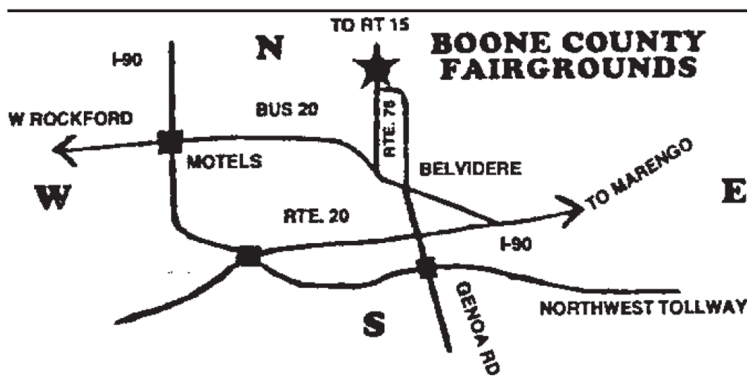

All judging will be outdoors. Indoor grooming available.

Boone County Fairgrounds

8791 Route 76 Fairgrounds Rd, Belvidere, IL 61008

**AMERICAN
KENNEL CLUB** SM

This Show is being held under
American Kennel Club Rules
and Regulations

ROUTE TO SHOWS

FROM NORTHWEST TOLLWAY-Exit on Genoa Road North. Stay on this road, which by-passes the city. Turn Right on Rt 76 to Fairgrounds.

Grounds open at 1:00 PM Thursday, July 6, 2023

Veterinarian (on call)

State Street Animal Clinic

3335 Business Rt. 20, Belvidere, IL 61008 • 815-544-0751

ANIMAL EMERGENCY CLINIC OF ROCKFORD

7145 Spring Creek Rd, Rockford, IL 61107 815-229-7791

Directions to Animal Emergency Clinic of Rockford: Turn right out of the fairgrounds on to IL-76 N. In 1.2 miles turn left onto Spring Creek Rd. Continue for 6 miles. Turn left onto N Bell School Rd. Continue for 0.5 miles. Turn right on to Spring Creek Rd. The clinic will be 0.3 miles on the left side.