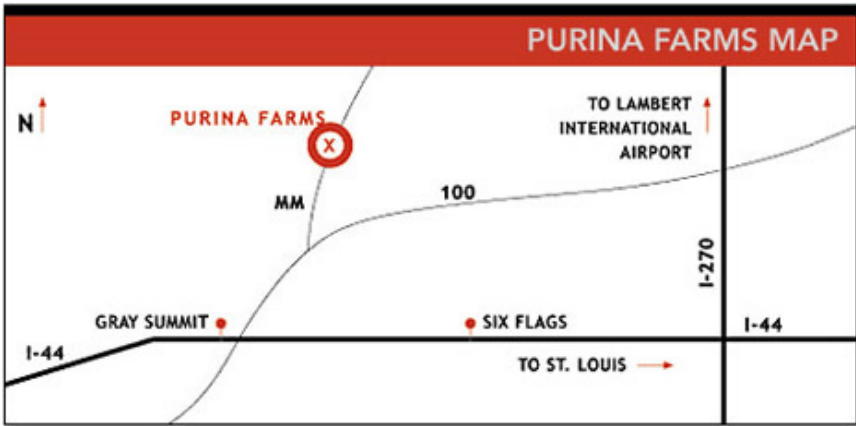

**AMERICAN
KENNEL CLUBSM**

This Show is being held under
American Kennel Club Rules
and Regulations

Routes to the Show

Purina Farms is located just 10 minutes west of Six Flags outside of St Louis on I-44. Take the Gray Summit Exit & go North two blocks on Highway 100. Turn left on County Rd MM & proceed less than one mile to Purina Farms **PLEASE NOTE – THE ENTRANCE IS ON THE LEFT JUST PAST THE SHEEP BARN.**

DIRECTIONS TO DR WILLIAM JONES OFFICE: From Purina Farms entrance, turn right on Highway MM, then right on Highway 100, cross over Interstate 44, then turn left on US -66W – Osage Street for 2.7 miles to Flier Drive, turn right. Pacific Animal Hospital is 450 West Flier Drive – first building on the right.
DIRECTIONS TO THE ANIMAL EMERGENCY CLINIC: Take Hwy I-44 East to Big Bend Rd. Turn right on Big Bend. The Emergency Clinic is on the left-hand side.