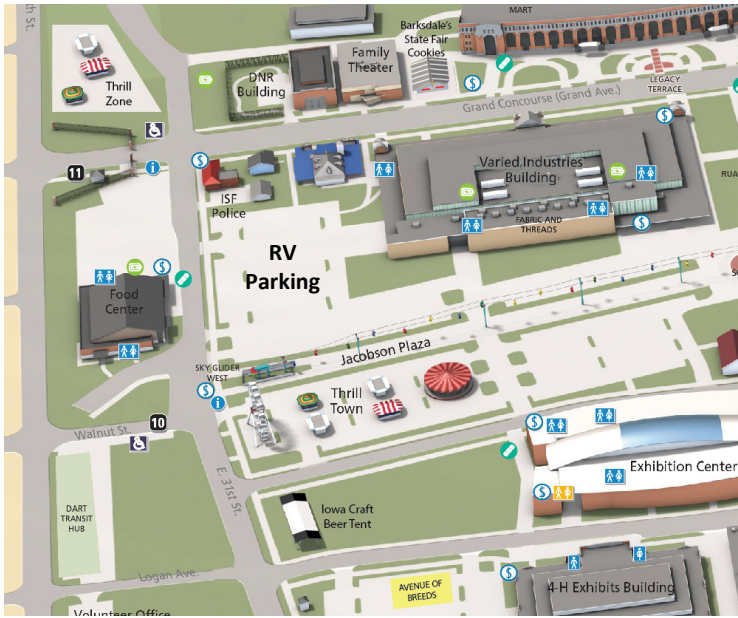

Committees

Catalog Sales Casey Frye
Trophies Angie Reighard
Reserved Grooming Breyer Ott & Debbie Narwold
Vendors Breyer Ott
Hospitality Gale Osborne, Casey Frye & Cara Stone

ROUTES TO THE SHOW

United Airlines, American and Delta Connection
Interstate 80, Interstate 35 & Highways 6, 65, 69 & 163
Suggested Routes to the Iowa State Fairgrounds

From the North: From I-35, take I-235 to Exit 10A then head east on E University Avenue approximately four miles to the Fairgrounds

From the South: From I-35, take IA 5/US 65 to Exit 79 then head west on E University Avenue approximately four miles to the Fairgrounds

From the East: From I-80, take Exit 141 (Hwy 65 Bypass), travel south to Hwy 65 to Exit 79 and head west on Hwy 163 (E. University Avenue) approximately three miles to the Fairgrounds.

From the West: From I-235, take Exit 10A then head east on E University Avenue approximately four miles to the Fairgrounds.