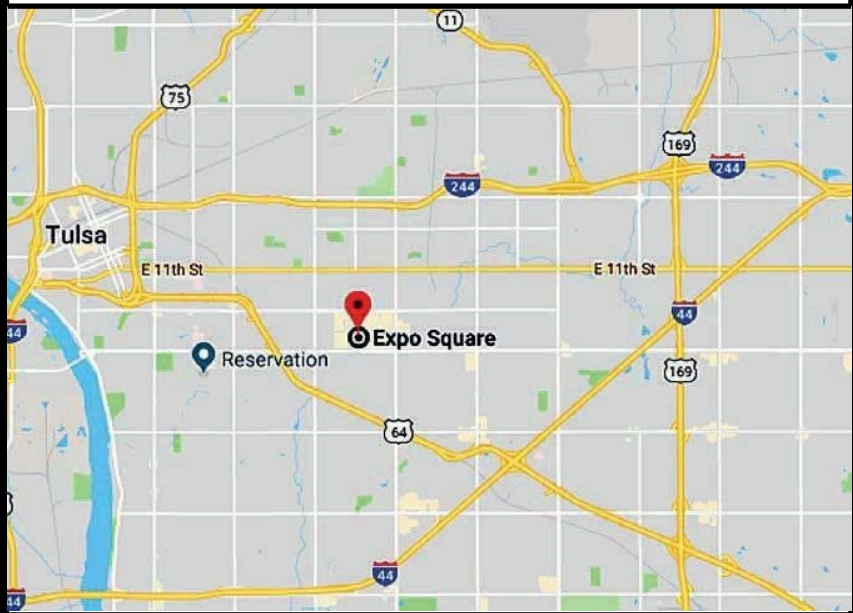

ROUTES TO THE SHOW

From Oklahoma City (I-44, eastbound Turner Turnpike)

From I-44, exit at Yale Avenue

North (left) on Yale Avenue to 21st Street

Turn west (left) on 21st—**ENTER GATE #1 or GATE #3**

From Joplin (I-44, westbound Will Rogers Turnpike)

From I-44, exit at Yale Avenue

North (right) on Yale Avenue to 21st Street

Turn west (left) on 21st —**ENTER GATE #1 or GATE #3**

From Muskogee (Hwy 51/64, westbound Muskogee Turnpike)

Exit Highway 51/64 at Yale Avenue

At exit ramp, turn west (left) on 31st Street

At first light, turn north (right) on Yale Avenue

Turn west (left) on 21st —**ENTER GATE #1 or GATE #3**

From Stillwater (Highway 51, eastbound)

Highway 51 turns into Highway 412, and then Highway 244

Exit Highway 244 at Yale Avenue

At exit ramp, turn south (right) on Yale Avenue

Turn west (right) on 21st —**ENTER GATE #1 or GATE #3**

From Highway 244, eastbound

Exit at Yale Avenue

At exit ramp, turn south (right) on Yale Avenue

Turn west (right) on 21st —**ENTER GATE #1 or GATE #3**