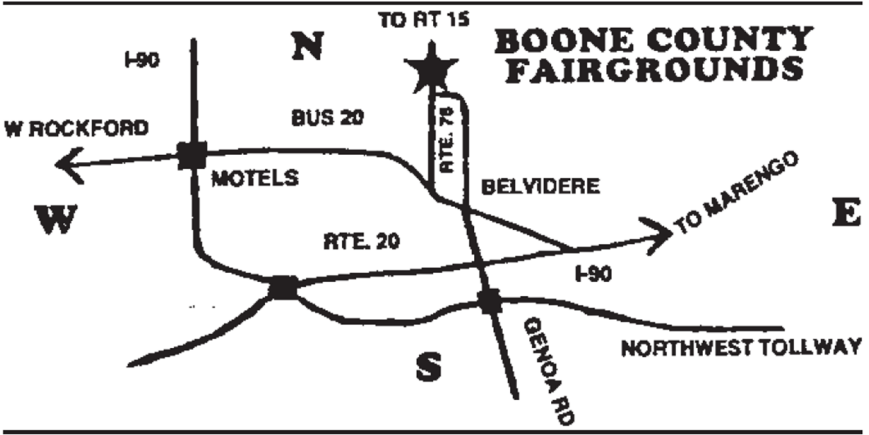

Supported Entry with Sweepstakes and Veteran Sweepstakes: Cardigan Welsh Corgi Club of America

Boone County Fairgrounds

8791 Route 76 Fairgrounds Rd, Belvidere, IL 61008

SHOW HOURS EACH DAY • 7:00AM to 7:00PM - CDT

All judging will be outdoors. Indoor grooming available.

**AMERICAN
KENNEL CLUB** SM

This Show is being held under
American Kennel Club Rules
and Regulations

ROUTE TO SHOWS

FROM NORTHWEST TOLLWAY-Exit on Genoa Road North. Stay on this road, which by-passes the city. Turn Right on Rt 76 to Fairgrounds.