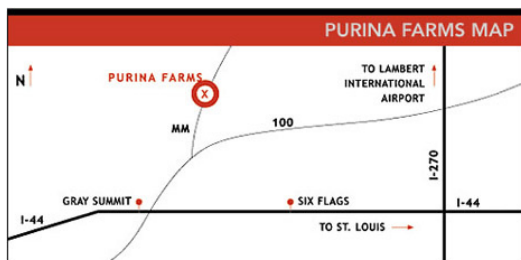

Best in Sweepstakes

Best of Opposite

Michael Canalizo

12:45pm

- 38 Retrievers (Curly-Coated) 6-11-11-10
- 2 Setters (English) 1-1-0-0
- 4 Spaniels (Welsh Springer) 0-0-1-3
- 1 Lagotti Romagnoli 0-1-0-0
- 1 Spaniels (Sussex) 0-1-0-0
- 1 Spaniels (Clumber) 0-0-1-0
- 1 Spaniels (Cocker) Parti-Color 0-0-0-1

Sporting Bred-By-Exhibitor Group - Michael Canalizo

Sporting Group - Michael Canalizo

Routes to the Show

Purina Farms is located just 10 minutes west of Six Flags outside of St Louis on I-44. Take the Gray Summit Exit & go North two blocks on Highway 100. turn left on County Rd MM & proceed less than one mile to Purina Farms (entrance is on the left just past the Sheep Barn.)

ATTENTION

Exhibitors with large rigs...

Do not use the GPS directions that direct you to SR 47.

Take I-70 to St. Louis, then I-270 to I-44 to Exit 253 Gray Summit.